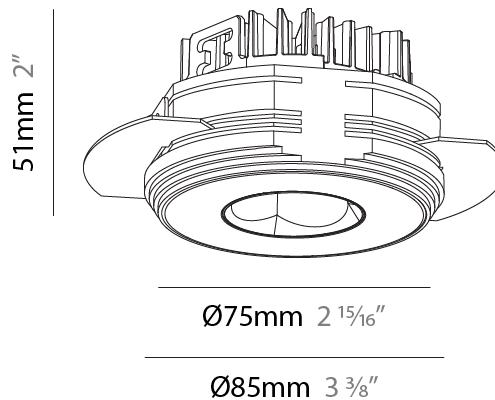

GENERAL

Series: Oiko Pro
Subseries: Oiko Pro Round
Brand: Prolicht
Division: Architectural
Mounting Type: Trimless
Mounting Location: Ceiling
Subcategory: Downlight

PHYSICAL

Shape: Round
Diameter (mm): 75
Diameter (in): 2 ¹⁵/₁₆
Height (mm): 51
Height (in): 2
Ceiling Thickness (mm): 10 / 12.5 / 15 / 25
Ceiling Thickness (in): 3/8 or 1/2 or 9/16 or 1
Min. Recessing Depth (mm): 55
Min. Recessing Depth (in): 2 ³/₁₆
Light Distribution: Direct
Diffuser: Lens Pack - Spread Lens / Linear Spread Lens / Honeycomb Louver
Fixture Finish: SSR / BKV / CWI / CRY / HAB / LAG / UFT / ITA / RUA / RUR / MIC / FTG / MYG / TWT / LOD / PUS / FRO / FUP / KIA / POP / BLS / SPG / MEY / GOH / GUM / CHC / COM / ABZ / JAG / OBR / MOS / ROR
Fixture Material: Aluminum Die Cast
Cut-out Measurements: 86mm / 2 11/16" Diameter

ELECTRICAL

Lamp Type: LED (Zhaga Standard)
Input Wattage (W): 14
Total Output Wattage (W): 12.7
Dimming: Dali Dimming
Driver Included: No
Driver Location: Recessed Housing
Driver Type: Constant Current - Universal (120Vac only for DALI driver)
Driver Class: Class 2
Input Voltage (V): 120 - 277
Constant Current (MA): 700

LED

Color Temperature (°K): 2700-6500 Tunable White
Max. Delivered Lumen (lm): 1240
Nominal Lumen (lm): 1460
CRI: >90 CRI
Lamp Life (hrs): 50000
Special LEDs offerings: Tunable White

OPTICAL

Reflector°: 52
Adjustability: Fixed

RATINGS AND CERTIFICATIONS

Certified By: Certified for North American Standards
IP rating: IP20