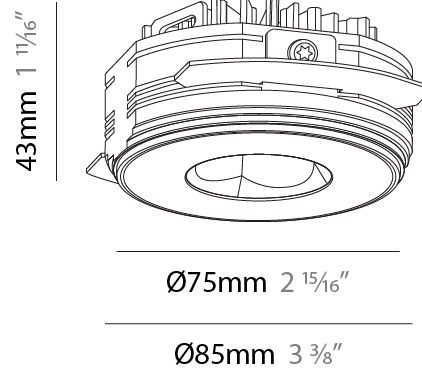

Series: Oiko Pro
Subseries: Oiko Pro Round
Brand: Prolicht
Division: Architectural
Mounting Type: Trimless
Mounting Location: Ceiling
Subcategory: Downlight

PHYSICAL

Shape: Round
Diameter (mm): 75
Diameter (in): 2 ¹⁵/₁₆
Height (mm): 43
Height (in): 1 ¹¹/₁₆
Ceiling Thickness (mm): 10 / 12.5 / 15 / 25
Ceiling Thickness (in): 3/8 or 1/2 or 9/16 or 1
Min. Recessing Depth (mm): 50
Min. Recessing Depth (in): 1 ¹⁵/₁₆
Light Distribution: Direct
Diffuser: Lens Pack - Spread Lens / Linear Spread Lens / Honeycomb Louver
Fixture Finish: SSR / BKV / CWI / CRY / HAB / LAG / UFT / ITA / RUA / RUR / MIC / FTG / MYG / TWT / LOD / PUS / FRO / FUP / KIA / POP / BLS / SPG / MEY / GOH / GUM / CHC / COM / ABZ / JAG / OBR / MOS / ROR
Fixture Material: Aluminum Die Cast
Cut-out Measurements: 86mm / 2 11/16" Diameter

ELECTRICAL

Lamp Type: LED (Zhaga Standard)
Input Wattage (W): 14
Total Output Wattage (W): 12.7
Dimming: Dali Dimming
Driver Included: No
Driver Location: Recessed Housing
Driver Type: Constant Current - Universal (120Vac only for DALI driver)
Driver Class: Class 2
Input Voltage (V): 120 - 277
Constant Current (MA): 700

LED

Color Temperature (°K): 2700-6500 Tunable White
Max. Delivered Lumen (lm): 1381
Nominal Lumen (lm): 1460
CRI: >90 CRI
Lamp Life (hrs): 50000
Special LEDs offerings: Tunable White

OPTICAL

Reflector°: 62
Adjustability: Fixed

RATINGS AND CERTIFICATIONS

Certified By: Certified for North American Standards
IP rating: IP20