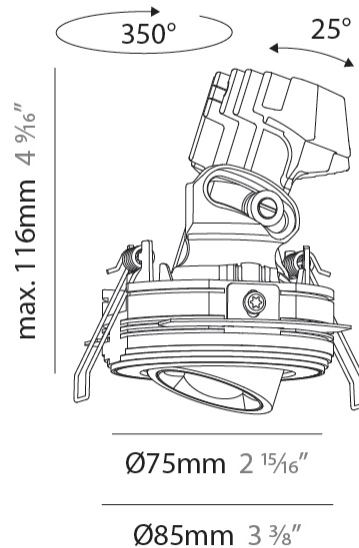

GENERAL

Series: Oiko Pro
Subseries: Oiko Pro Adjustable
Brand: Prolicht
Division: Architectural
Mounting Type: Trimless
Mounting Location: Ceiling
Subcategory: Downlight

PHYSICAL

Shape: Round
Diameter (mm): 75
Diameter (in): 2 ¹⁵/₁₆
Height (mm): 116
Height (in): 4 ⁹/₁₆
Ceiling Thickness (mm): 10 / 12.5 / 15 / 25
Ceiling Thickness (in): 3/8 or 1/2 or 9/16 or 1
Min. Recessing Depth (mm): 125
Min. Recessing Depth (in): 4 ¹⁵/₁₆
Light Distribution: Direct
Fixture Finish: SSR / BKV / CWI / CRY / HAB / LAG / UFT / ITA / RUA / RUR / MIC / FTG / MYG / TWT / LOD / PUS / FRO / FUP / KIA / POP / BLS / SPG / MEY / GOH / GUM / CHC / COM / ABZ / JAG / OBR / MOS / ROR
Fixture Material: Aluminum Die Cast
Cut-out Measurements: D. 86mm / 3 3/8"

ELECTRICAL

Lamp Type: LED (Zhaga Standard)
Input Wattage (W): 16
Total Output Wattage (W): 14.6
Dimming: Tri-Mode (Non-Dimming and Phase Dimming (120Vac only) and 0-10V Dimming)
Driver Included: No
Driver Location: Recessed Housing
Driver Type: Constant Current - Universal
Driver Class: Class 2
Input Voltage (V): 120 - 277
Constant Current (MA): 350

LED

Number of LEDs: 1
Color Temperature (°K): 2700 / 3000 / 3500 / 4000
Max. Delivered Lumen (lm): 1067 / 1150 / 1217 / 1220
Nominal Lumen (lm): 1393 / 1501 / 1589 / 1592
CRI: >90 CRI
Lamp Life (hrs): 50000

OPTICAL

Reflector°: 14
Adjustability: Rotational 350° / Tilt 25°

RATINGS AND CERTIFICATIONS

Certified By: Certified for North American Standards
IP rating: IP20