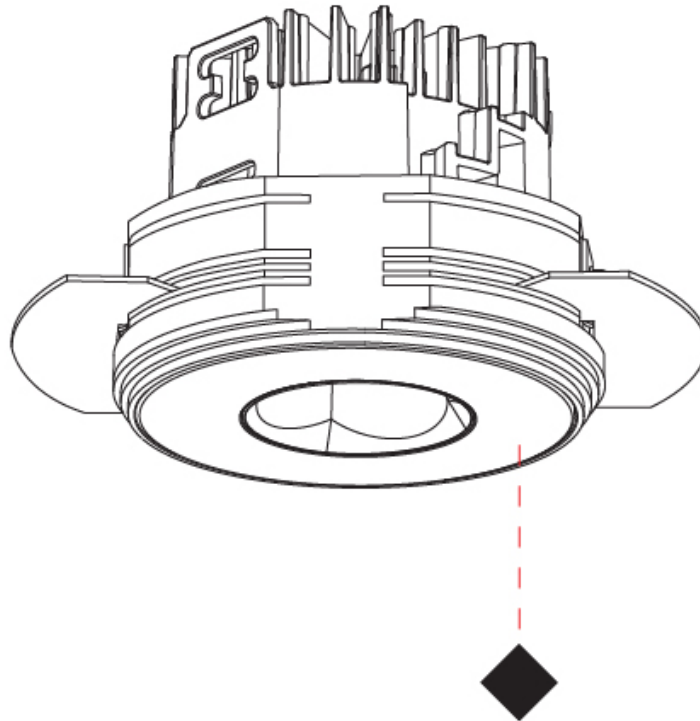

OIKO PRO ROUND TRIMLESS

A35877-

PROJECT

TYPE

SPECIFIER

QUANTITY

DATE

A