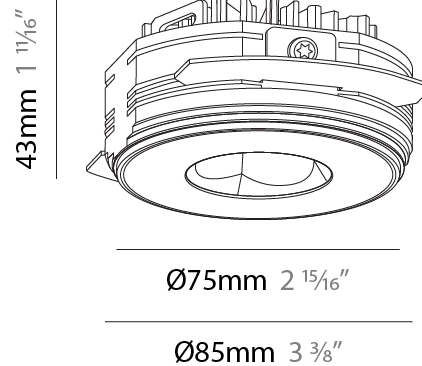

PHYSICAL

Shape: Round
Diameter (mm): 75
Diameter (in): 2 ¹⁵/₁₆
Height (mm): 43
Height (in): 1 ¹¹/₁₆
Ceiling Thickness (mm): 10 / 12.5 / 15 / 25
Ceiling Thickness (in): 3/8 or 1/2 or 9/16 or 1
Min. Recessing Depth (mm): 50
Min. Recessing Depth (in): 1 ¹⁵/₁₆
Light Distribution: Direct
Diffuser: Lens Pack - Spread Lens / Linear Spread Lens / Honeycomb Louver
Fixture Finish: SSR / BKV / CWI / CRY / HAB / LAG / UFT / ITA / RUA / RUR / MIC / FTG / MYG / TWT / LOD / PUS / FRO / FUP / KIA / POP / BLS / SPG / MEY / GOH / GUM / CHC / COM / ABZ / JAG / OBR / MOS / ROR
Fixture Material: Aluminum Die Cast
Cut-out Measurements: 86mm / 2 11/16" Diameter

ELECTRICAL

Lamp Type: LED (Zhaga Standard)
Input Wattage (W): 15
Total Output Wattage (W): 13.6
Dimming: Tri-Mode (Non-Dimming and Phase Dimming (120Vac only) and 0-10V Dimming)
Driver Included: No
Driver Location: Recessed Housing
Driver Type: Constant Current - Universal
Driver Class: Class 2
Input Voltage (V): 120 - 277
Constant Current (MA): 350

LED

Color Temperature (°K): 2700 / 3000 / 3500 / 4000
Max. Delivered Lumen (lm): 1464 / 1556 / 1630 / 1645
Nominal Lumen (lm): 1566 / 1665 / 1743 / 1759
CRI: >90 CRI
Lamp Life (hrs): 50000

OPTICAL

Reflector°: 60
Adjustability: Fixed

RATINGS AND CERTIFICATIONS

Certified By: Certified for North American Standards
IP rating: IP20