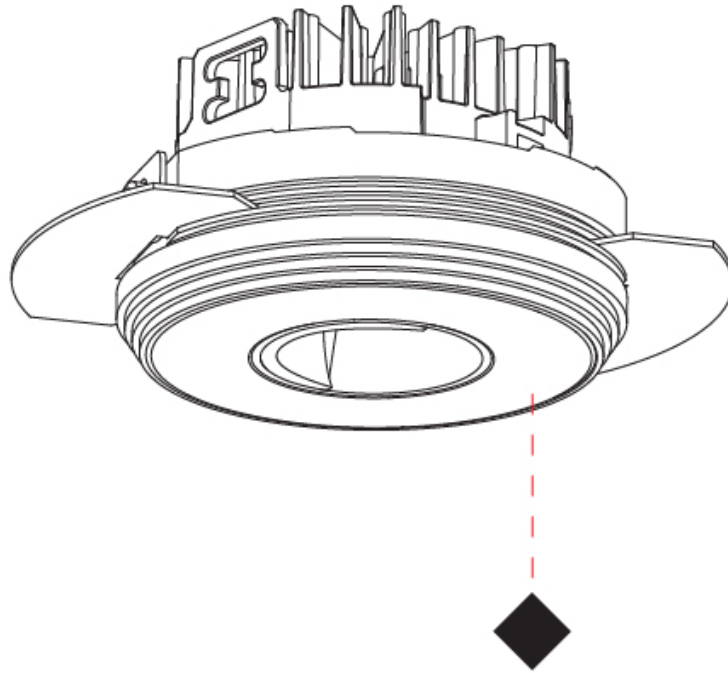

OIKO PRO ROUND TRIMLESS

A35875-

PROJECT

TYPE

SPECIFIER

QUANTITY

DATE

A