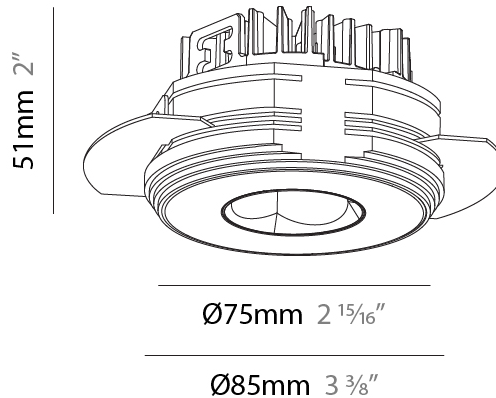

PHYSICAL

Shape: Round
Diameter (mm): 75
Diameter (in): 2 15/16
Height (mm): 51
Height (in): 2
Ceiling Thickness (mm): 10 / 12.5 / 15 / 25
Ceiling Thickness (in): 3/8 or 1/2 or 9/16 or 1
Min. Recessing Depth (mm): 60
Min. Recessing Depth (in): 2 3/8
Light Distribution: Direct
Diffuser: Lens Pack - Spread Lens / Linear Spread Lens / Honeycomb Louver
Fixture Finish: SSR / BKV / CWI / CRY / HAB / LAG / UFT / ITA / RUA / RUR / MIC / FTG / MYG / TWT / LOD / PUS / FRO / FUP / KIA / POP / BLS / SPG / MEY / GOH / GUM / CHC / COM / ABZ / JAG / OBR / MOS / ROR
Fixture Material: Aluminum Die Cast
Cut-out Measurements: 68mm / 2 11/16" Diameter

ELECTRICAL

Lamp Type: LED (Zhaga Standard)
Input Wattage (W): 15
Total Output Wattage (W): 13.6
Dimming: Tri-Mode (Non-Dimming and Phase Dimming (120Vac only) and 0-10V Dimming)
Driver Included: No
Driver Location: Recessed Housing
Driver Type: Constant Current - Universal
Driver Class: Class 2
Input Voltage (V): 120 - 277
Constant Current (MA): 350

LED

Color Temperature (°K): 2700 / 3000 / 3500 / 4000
Max. Delivered Lumen (lm): 1375 / 1462 / 1531 / 1545
Nominal Lumen (lm): 1566 / 1665 / 1743 / 1759
CRI: >90 CRI
Lamp Life (hrs): 50000

OPTICAL

Reflector: 50
Adjustability: Fixed

RATINGS AND CERTIFICATIONS

Certified By: Certified for North American Standards
IP rating: IP20