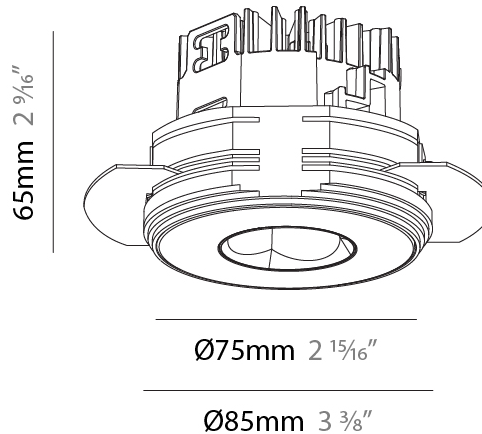

GENERAL

Series: Oiko Pro
Subseries: Oiko Pro Round
Brand: Prolicht
Division: Architectural
Mounting Type: Trimless
Mounting Location: Ceiling
Subcategory: Downlight

PHYSICAL

Shape: Round
Diameter (mm): 75
Diameter (in): 2 15/16
Height (mm): 65
Height (in): 2 9/16
Ceiling Thickness (mm): 10 / 12.5 / 15 / 25
Ceiling Thickness (in): 3/8 or 1/2 or 9/16 or 1
Min. Recessing Depth (mm): 70
Min. Recessing Depth (in): 2 3/4
Light Distribution: Direct
Diffuser: Lens Pack - Spread Lens / Linear Spread Lens / Honeycomb Louver
Fixture Finish: SSR / BKV / CWI / CRY / HAB / LAG / UFT / ITA / RUA / RUR / MIC / FTG / MYG / TWT / LOD / PUS / FRO / FUP / KIA / POP / BLS / SPG / MEY / GOH / GUM / CHC / COM / ABZ / JAG / OBR / MOS / ROR
Fixture Material: Aluminum Die Cast
Cut-out Measurements: 86mm / 2 11/16" Diameter

ELECTRICAL

Lamp Type: LED (Zhaga Standard)
Input Wattage (W): 14
Total Output Wattage (W): 12.7
Dimming: Dali Dimming
Driver Included: No
Driver Location: Recessed Housing
Driver Type: Constant Current - Universal (120Vac only for DALI driver)
Driver Class: Class 2
Input Voltage (V): 120 - 277
Constant Current (MA): 700

LED

Color Temperature (°K): 2700-6500 Tunable White
Max. Delivered Lumen (lm): 1129
Nominal Lumen (lm): 1460
CRI: >90 CRI
Lamp Life (hrs): 50000
Special LEDs offerings: Tunable White

OPTICAL

Reflector°: 36
Adjustability: Fixed

RATINGS AND CERTIFICATIONS

Certified By: Certified for North American Standards
IP rating: IP20