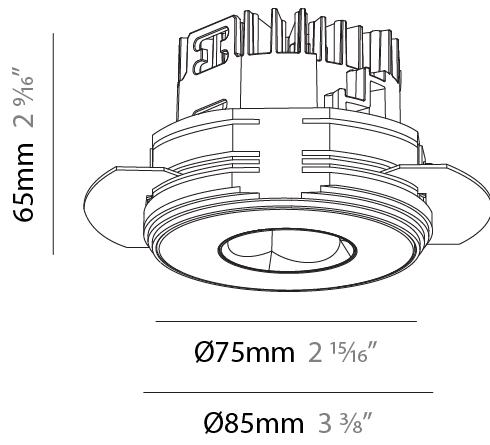

PHYSICAL

Shape: Round
Diameter (mm): 75
Diameter (in): 2 15/16
Height (mm): 65
Height (in): 2 9/16
Ceiling Thickness (mm): 10 / 12.5 / 15 / 25
Ceiling Thickness (in): 3/8 or 1/2 or 9/16 or 1
Min. Recessing Depth (mm): 70
Min. Recessing Depth (in): 2 3/4
Light Distribution: Direct
Diffuser: Lens Pack - Spread Lens / Linear Spread Lens / Honeycomb Louver
Fixture Finish: SSR / BKV / CWI / CRY / HAB / LAG / UFT / ITA / RUA / RUR / MIC / FTG / MYG / TWT / LOD / PUS / FRO / FUP / KIA / POP / BLS / SPG / MEY / GOH / GUM / CHC / COM / ABZ / JAG / OBR / MOS / ROR
Fixture Material: Aluminum Die Cast
Cut-out Measurements: 68mm / 2 11/16" Diameter

ELECTRICAL

Lamp Type: LED (Zhaga Standard)
Input Wattage (W): 15
Total Output Wattage (W): 13.6
Dimming: Tri-Mode (Non-Dimming and Phase Dimming (120Vac only) and 0-10V Dimming)
Driver Included: No
Driver Location: Recessed Housing
Driver Type: Constant Current - Universal
Driver Class: Class 2
Input Voltage (V): 120 - 277
Constant Current (MA): 350

LED

Color Temperature (°K): 2700 / 3000 / 3500 / 4000
Max. Delivered Lumen (lm): 1295 / 1377 / 1442 / 1455
Nominal Lumen (lm): 1566 / 1665 / 1743 / 1759
CRI: >90 CRI
Lamp Life (hrs): 50000

OPTICAL

Reflector°: 34
Adjustability: Fixed

RATINGS AND CERTIFICATIONS

Certified By: Certified for North American Standards
IP rating: IP20