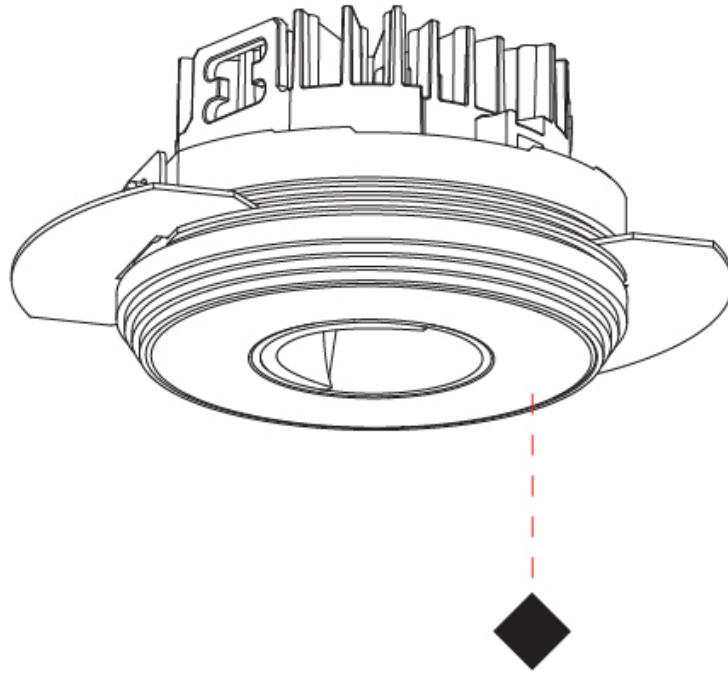

OIKO PRO ROUND TRIMLESS

A35876-

PROJECT

TYPE

SPECIFIER

QUANTITY

DATE

A