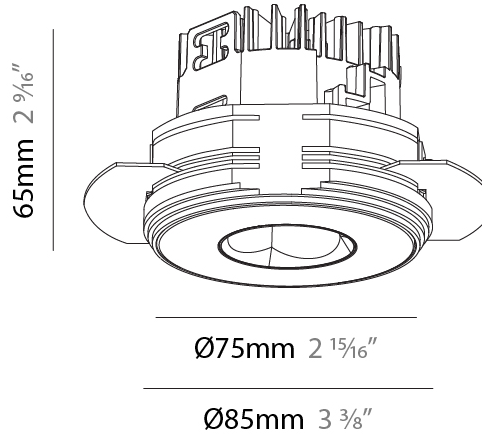

PHYSICAL

Shape: Round
Diameter (mm): 75
Diameter (in): 2 15/16
Height (mm): 65
Height (in): 2 9/16
Ceiling Thickness (mm): 10 / 12.5 / 15 / 25
Ceiling Thickness (in): 3/8 or 1/2 or 9/16 or 1
Min. Recessing Depth (mm): 70
Min. Recessing Depth (in): 2 3/4
Light Distribution: Direct
Diffuser: Lens Pack - Spread Lens / Linear Spread Lens / Honeycomb Louver
Fixture Finish: SSR / BKV / CWI / CRY / HAB / LAG / UFT / ITA / RUA / RUR / MIC / FTG / MYG / TWT / LOD / PUS / FRO / FUP / KIA / POP / BLS / SPG / MEY / GOH / GUM / CHC / COM / ABZ / JAG / OBR / MOS / ROR
Fixture Material: Aluminum Die Cast
Cut-out Measurements: 68mm / 2 11/16" Diameter

ELECTRICAL

Lamp Type: LED (Zhaga Standard)
Input Wattage (W): 16
Total Output Wattage (W): 14.6
Dimming: Tri-Mode (Non-Dimming and Phase Dimming (120Vac only) and 0-10V Dimming)
Driver Included: No
Driver Location: Recessed Housing
Driver Type: Constant Current - Universal
Driver Class: Class 2
Input Voltage (V): 120 - 277
Constant Current (MA): 350

LED

Color Temperature (°K): 2700 / 3000 / 3500 / 4000
Max. Delivered Lumen (lm): 1067 / 1150 / 1217 / 1220
Nominal Lumen (lm): 1393 / 1501 / 1589 / 1592
CRI: >90 CRI
Lamp Life (hrs): 50000

OPTICAL

Reflector°: 14
Adjustability: Fixed

RATINGS AND CERTIFICATIONS

Certified By: Certified for North American Standards
IP rating: IP20