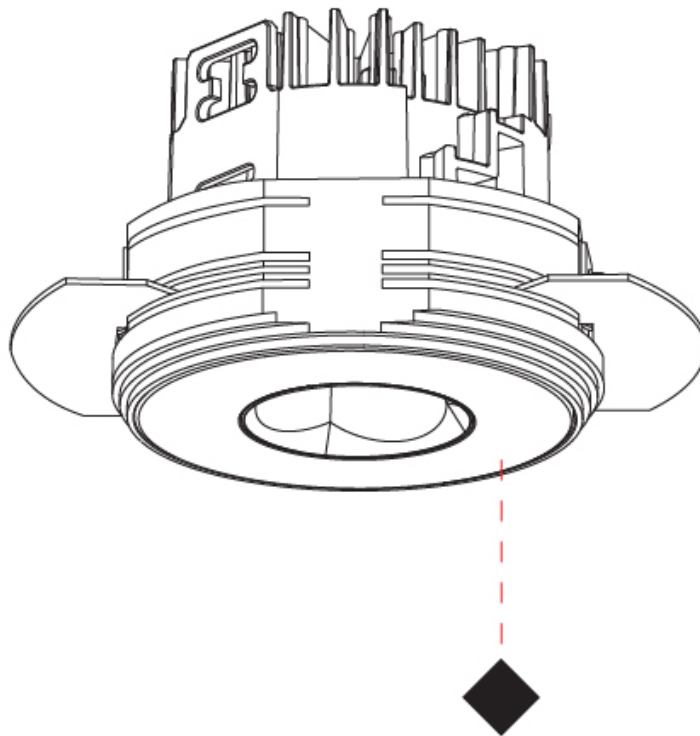

OIKO PRO ROUND TRIMLESS

A35881-

PROJECT

TYPE

SPECIFIER

QUANTITY

DATE