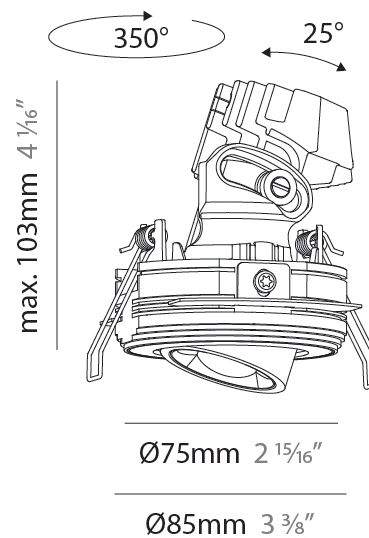

PHYSICAL

Shape: Round
Diameter (mm): 75
Diameter (in): 2 15/16
Height (mm): 103
Height (in): 4 1/16
Ceiling Thickness (mm): 10 / 12.5 / 15 / 25
Ceiling Thickness (in): 3/8 or 1/2 or 9/16 or 1
Min. Recessing Depth (mm): 115
Min. Recessing Depth (in): 4 1/2
Light Distribution: Direct
Diffuser: Lens Pack - Spread Lens / Linear Spread Lens / Honeycomb Louver
Fixture Finish: SSR / BKV / CWI / CRY / HAB / LAG / UFT / ITA / RUA / RUR / MIC / FTG / MYG / TWT / LOD / PUS / FRO / FUP / KIA / POP / BLS / SPG / MEY / GOH / GUM / CHC / COM / ABZ / JAG / OBR / MOS / ROR
Fixture Material: Aluminum Die Cast
Cut-out Measurements: D. 86mm / 3 3/8"

ELECTRICAL

Lamp Type: LED (Zhaga Standard)
Input Wattage (W): 14
Total Output Wattage (W): 12.7
Dimming: Dali Dimming
Driver Included: No
Driver Location: Recessed Housing
Driver Type: Constant Current - Universal (120Vac only for DALI driver)
Driver Class: Class 2
Input Voltage (V): 120 - 277
Constant Current (MA): 700

LED

Number of LEDs: 1
Color Temperature (°K): 2700-6500 Tunable White
Max. Delivered Lumen (lm): 1240
Nominal Lumen (lm): 1460
CRI: >90 CRI
Lamp Life (hrs): 50000
Special LEDs offerings: Tunable White

OPTICAL

Reflector°: 52
Adjustability: Rotational 350° / Tilt 25°

RATINGS AND CERTIFICATIONS

Certified By: Certified for North American Standards
IP rating: IP20