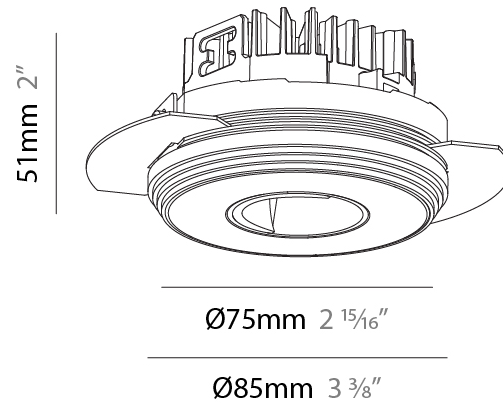

GENERAL

Series: Oiko Pro
Subseries: Oiko Pro Round
Brand: Prolicht
Division: Architectural
Mounting Type: Trimless
Mounting Location: Ceiling
Subcategory: Wallwash

PHYSICAL

Shape: Round
Diameter (mm): 75
Diameter (in): 2 ¹⁵/₁₆
Height (mm): 51
Height (in): 2
Ceiling Thickness (mm): 1 - 25
Ceiling Thickness (in): 1/16 - 1 3/16
Min. Recessing Depth (mm): 55
Min. Recessing Depth (in): 2 ³/₁₆
Light Distribution: Direct
Fixture Finish: SSR / BKV / CWI / CRY / HAB / LAG / UFT / ITA / RUA / RUR / MIC / FTG / MYG / TWT / LOD / PUS / FRO / FUP / KIA / POP / BLS / SPG / MEY / GOH / GUM / CHC / COM / ABZ / JAG / OBR / MOS / ROR
Fixture Material: Aluminum Die Cast
Cut-out Measurements: 86mm / 3 3/8" Diameter

ELECTRICAL

Lamp Type: LED (Zhaga Standard)
Input Wattage (W): 14
Total Output Wattage (W): 12.7
Dimming: Dali Dimming
Driver Included: No
Driver Location: Recessed Housing
Driver Type: Constant Current - Universal (120Vac only for DALI driver)
Driver Class: Class 2
Input Voltage (V): 120 - 277
Constant Current (MA): 700

LED

Color Temperature (°K): 2700-6500 Tunable White
Max. Delivered Lumen (lm): 1040 - 1216
Nominal Lumen (lm): 1242 - 1460
CRI: >93 CRI
Lamp Life (hrs): 50000
Special LEDs offerings: Tunable White

OPTICAL

Adjustability: Fixed

RATINGS AND CERTIFICATIONS

Certified By: Certified for North American Standards
IP rating: IP20