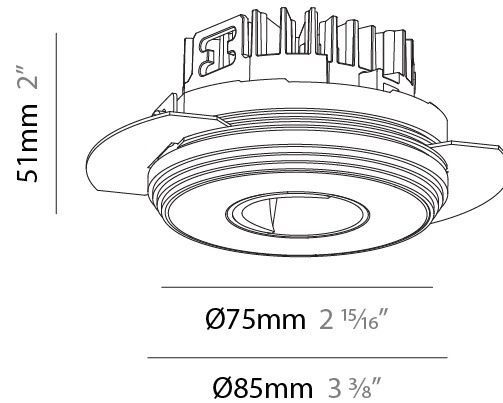

GENERAL

Series: Oiko Pro
Subseries: Oiko Pro Round
Brand: Prolicht
Division: Architectural
Mounting Type: Trimless
Mounting Location: Ceiling
Subcategory: Wallwash

PHYSICAL

Shape: Round
Diameter (mm): 75
Diameter (in): 2 15/16
Height (mm): 51
Height (in): 2
Ceiling Thickness (mm): 1 - 25
Ceiling Thickness (in): 1/16 - 1 3/16
Min. Recessing Depth (mm): 55
Min. Recessing Depth (in): 2 3/16
Light Distribution: Direct
Fixture Finish: SSR / BKV / CWI / CRY / HAB / LAG / UFT / ITA / RUA / RUR / MIC / FTG / MYG / TWT / LOD / PUS / FRO / FUP / KIA / POP / BLS / SPG / MEY / GOH / GUM / CHC / COM / ABZ / JAG / OBR / MOS / ROR
Fixture Material: Aluminum Die Cast
Cut-out Measurements: 86mm / 3 3/8" Diameter

ELECTRICAL

Lamp Type: LED (Zhaga Standard)
Input Wattage (W): 15
Total Output Wattage (W): 13.6
Dimming: Tri-Mode (Non-Dimming and Phase Dimming (120Vac only) and 0-10V Dimming)
Driver Included: No
Driver Location: Recessed Housing
Driver Type: Constant Current - Universal
Driver Class: Class 2
Input Voltage (V): 120 - 277
Constant Current (MA): 350

LED

Color Temperature (°K): 2700 / 3000 / 3500 / 4000
Max. Delivered Lumen (lm): 1302 / 1383 / 1449 / 1462
Nominal Lumen (lm): 1566 / 1665 / 1743 / 1759
CRI: >93 CRI
Lamp Life (hrs): 50000

OPTICAL

Adjustability: Fixed

RATINGS AND CERTIFICATIONS

Certified By: Certified for North American Standards
IP rating: IP20