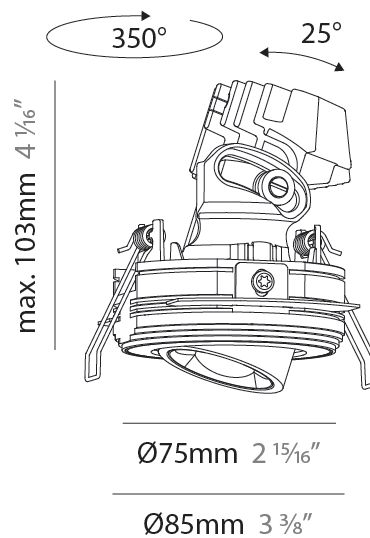

PHYSICAL

Shape: Round
Diameter (mm): 75
Diameter (in): 2 15/16
Height (mm): 103
Height (in): 4 1/16
Ceiling Thickness (mm): 10 / 12.5 / 15 / 25
Ceiling Thickness (in): 3/8 or 1/2 or 9/16 or 1
Min. Recessing Depth (mm): 115
Min. Recessing Depth (in): 4 1/2
Light Distribution: Direct
Diffuser: Lens Pack - Spread Lens / Linear Spread Lens / Honeycomb Louver
Fixture Finish: SSR / BKV / CWI / CRY / HAB / LAG / UFT / ITA / RUA / RUR / MIC / FTG / MYG / TWT / LOD / PUS / FRO / FUP / KIA / POP / BLS / SPG / MEY / GOH / GUM / CHC / COM / ABZ / JAG / OBR / MOS / ROR
Fixture Material: Aluminum Die Cast
Cut-out Measurements: D. 86mm / 3 3/8"

ELECTRICAL

Lamp Type: LED (Zhaga Standard)
Input Wattage (W): 16
Total Output Wattage (W): 14.6
Dimming: Tri-Mode (Non-Dimming and Phase Dimming (120Vac only) and 0-10V Dimming)
Driver Included: No
Driver Location: Recessed Housing
Driver Type: Constant Current - Universal
Driver Class: Class 2
Input Voltage (V): 120 - 277
Constant Current (MA): 350

LED

Number of LEDs: 1
Color Temperature (°K): 2700 / 3000 / 3500 / 4000
Max. Delivered Lumen (lm): 1375 / 1462 / 1531 / 1545
Nominal Lumen (lm): 1566 / 1665 / 1743 / 1759
CRI: >90 CRI
Lamp Life (hrs): 50000

OPTICAL

Reflector: 50
Adjustability: Rotational 350° / Tilt 25°

RATINGS AND CERTIFICATIONS

Certified By: Certified for North American Standards
IP rating: IP20